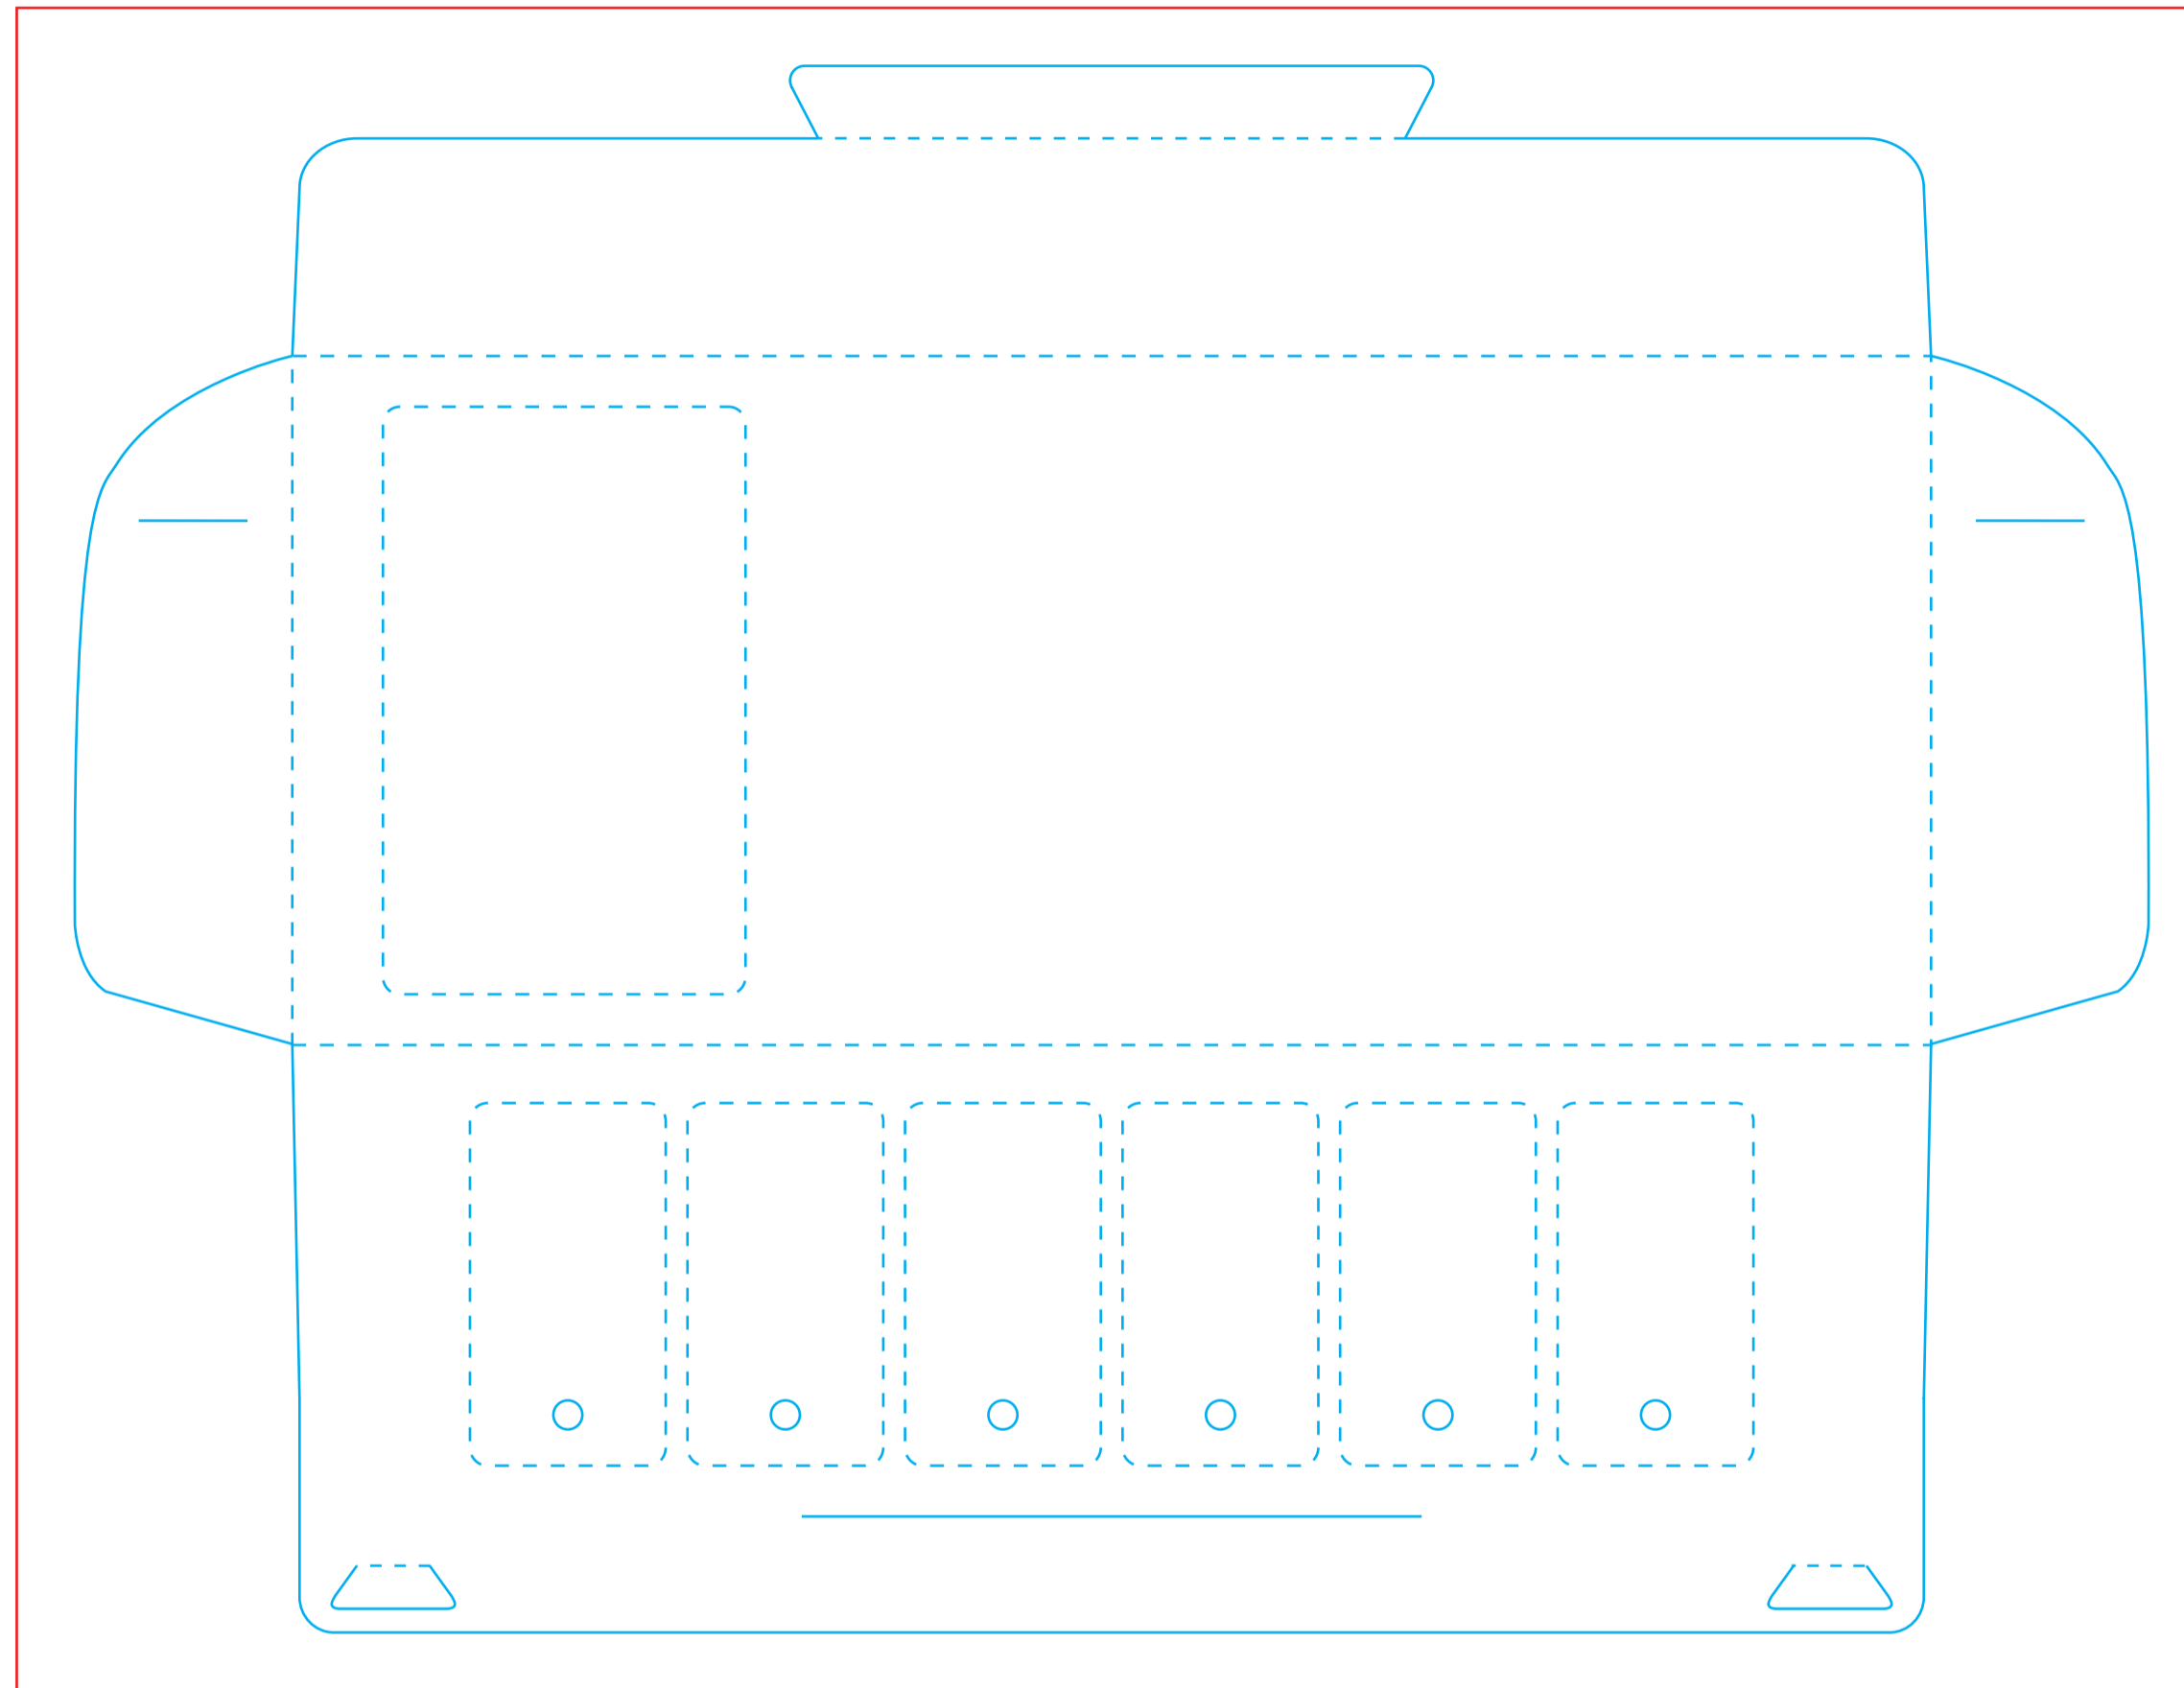

# Direct Mail Kit Size: 286mmx216mm

OVERALL BLEED DIMENSIONS: 302x232mm  
FINISHED DIMENSIONS: 286mmx216mm

If a picture or colored area touch the edges of the card  
please extend them to form the bleed.

### Colours:

 KNIFE

 BLEED

 SAFE DESIGN AREA