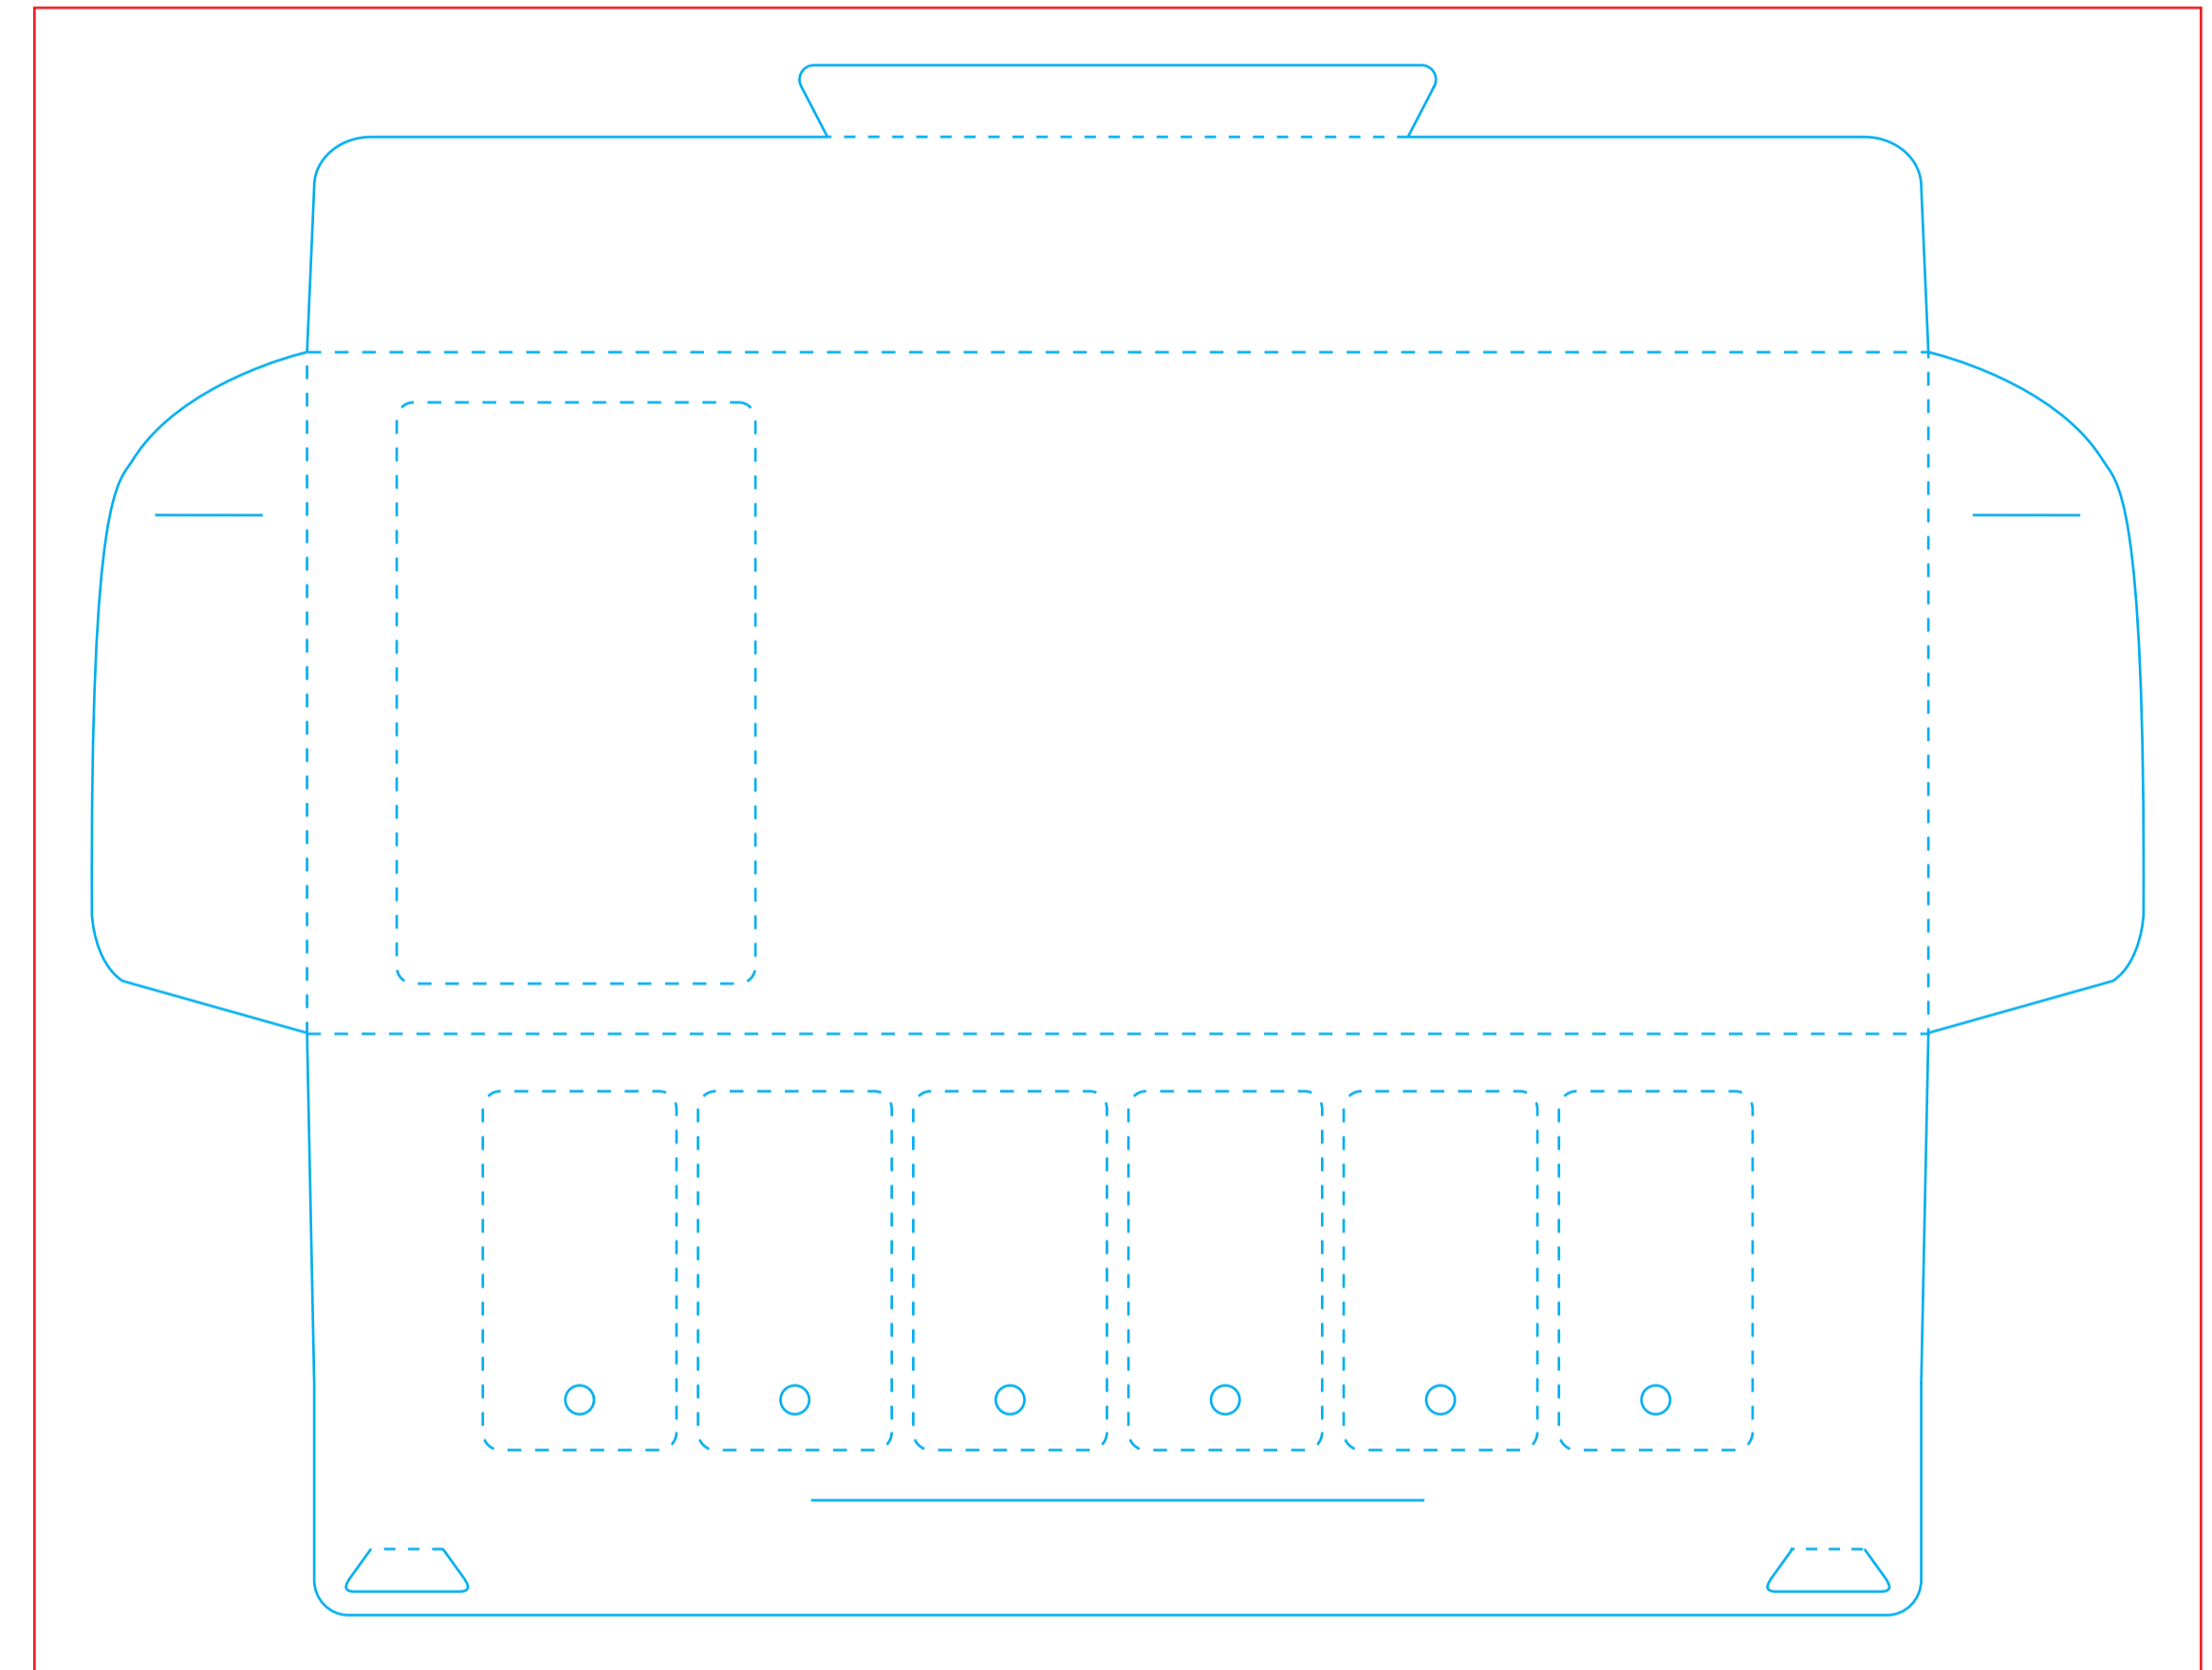

BACK

**GREEN TAGS
AND CARDS
CO.LTD**

6/F, 821 Qian Pu Zhong Er Rd,
Xiamen, Fujian, China 361000
Tel: (86) 592 5223822
Fax: (86) 592 5223821
Email: business@ecotags.net

Checkpoint:

Color Format: CMYK

DPI: At least 300dpi

Fonts: All Fonts must be outlined

Select All Fonts and Press **Ctrl+Shift+O**

Colours:

KNIFE

BLEED

SAFE DESIGN AREA