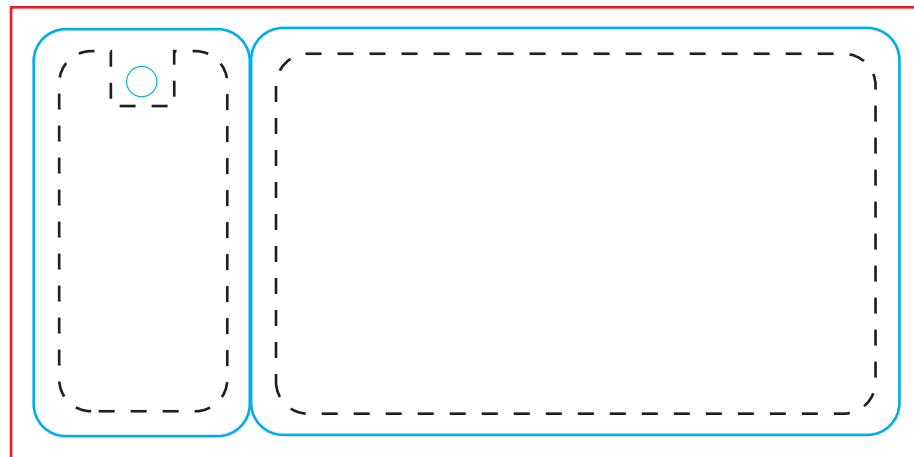

BACK

**GREEN TAGS
AND CARDS
CO.LTD**

6/F, 821 Qian Pu Zhong Er Rd,
Xiamen, Fujian, China 361000
Tel: (86) 592 5223822
Fax: (86) 592 5223821
Email: business@ecotags.net

Checkpoint:

Color Format: CMYK

DPI: At least 300dpi

Fonts: All Fonts must be outlined
Select All Fonts and Press **Ctrl+Shift+O**

Colours:

- KNIFE
- BLEED
- SAFE DESIGN AREA