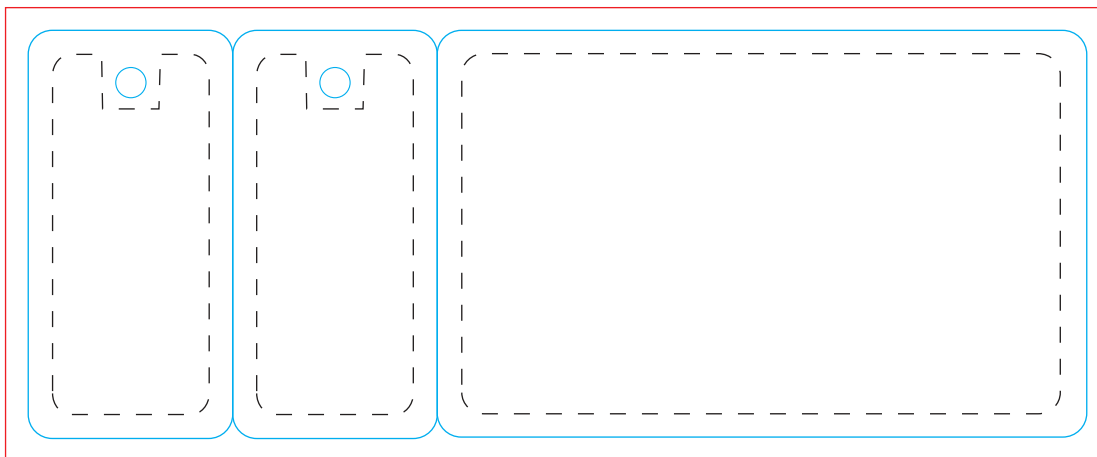

Card Plus 2 Key Tags Size: 140mmx54mm

OVERALL BLEED DIMENSIONS: 146x60mm
FINISHED DIMENSIONS: 140mmx54mm

If a picture or colored area touch the edges of the card please extend them to form the bleed.

FRONT